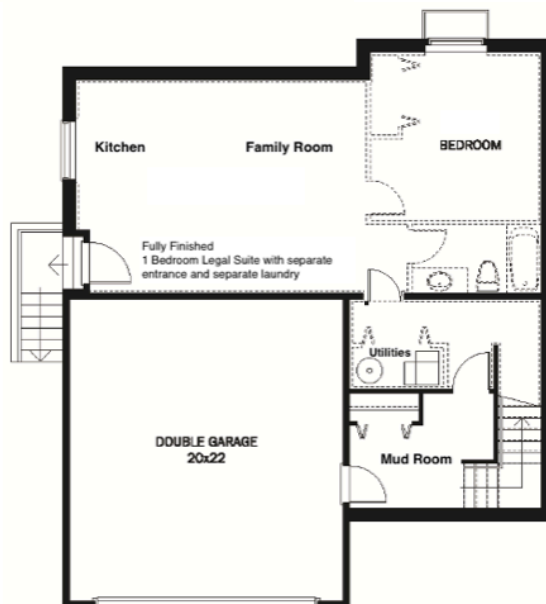

Michael JORDAN

I'll make a move for you!

ROYAL LEPAGE
Brookside Realty

Coby Jordan Assistant

Main Floor (1,247 sq.ft.)

Upper Floor (911 sq.ft.)

Basement (891 sq.ft.)

measurements approximate