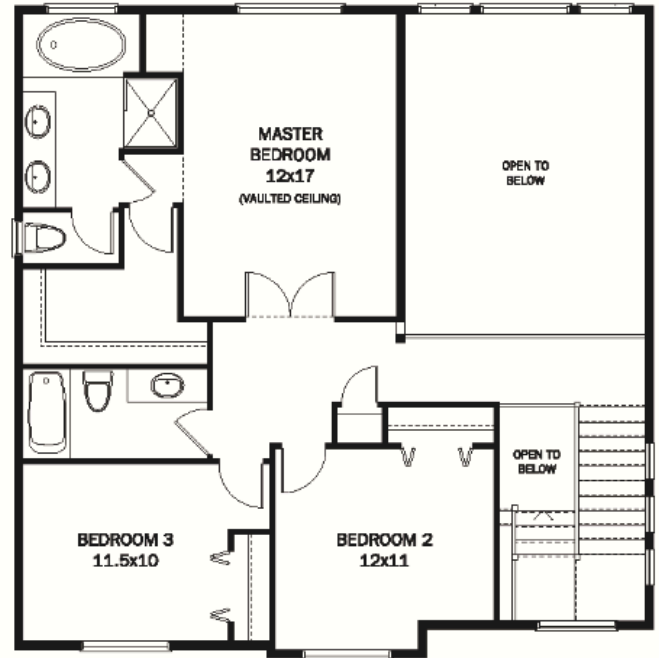

Michael JORDAN

I'll make a move for you!

ROYAL LEPAGE
Brookside Realty

Coby Jordan Assistant

Main Floor (1,247 sq.ft.)

Upper Floor (911 sq.ft.)

Basement (891 sq.ft.)

measurements approximate