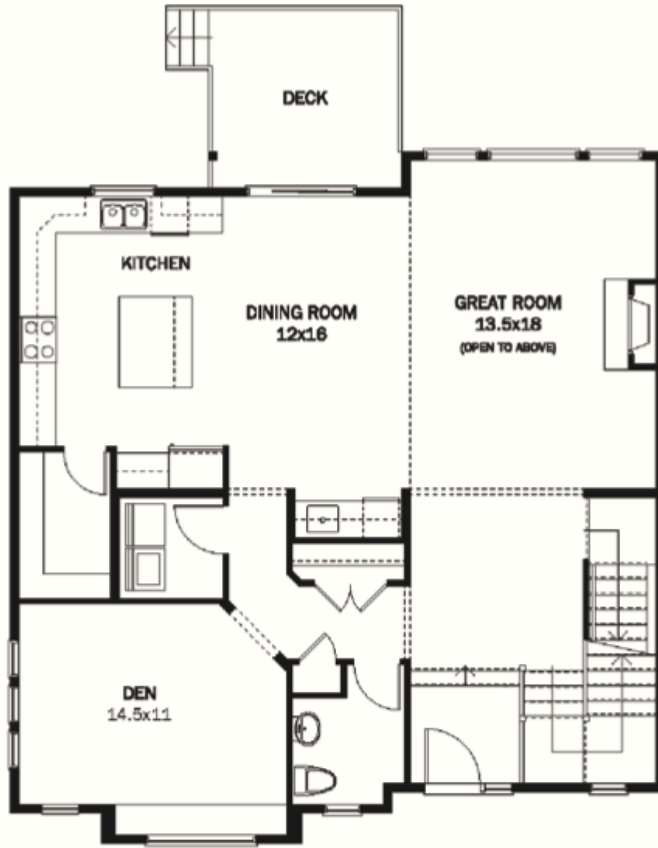

Michael JORDAN

I'll make a move for you!

ROYAL LEPAGE
Brookside Realty

Coby Jordan Assistant

Main Floor (1,247 sq.ft.)

Upper Floor (911 sq.ft.)

Basement (891 sq.ft.)

measurements approximate