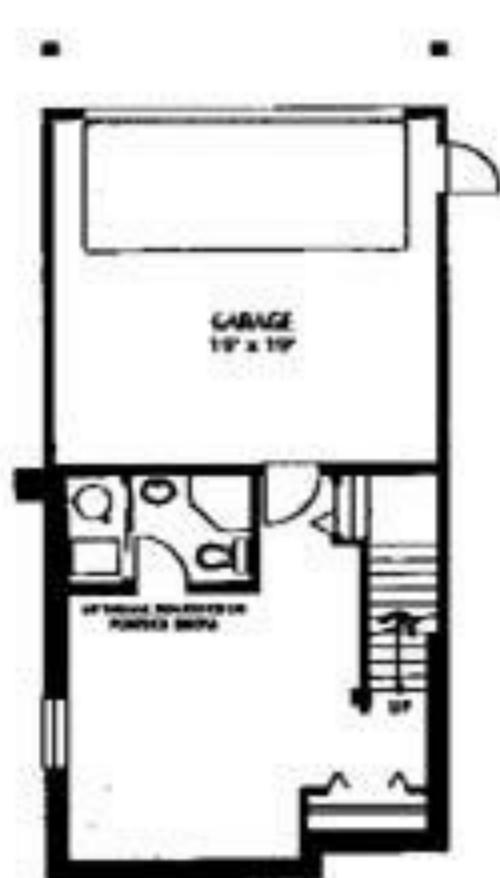

**PLAN B4** 2073 square feet

Lower Floor

Main Floor

Upper Floor

**Liberty Homes**

*Building every house, like our own*

**Boardwalk**

at CITADEL LA. 3017