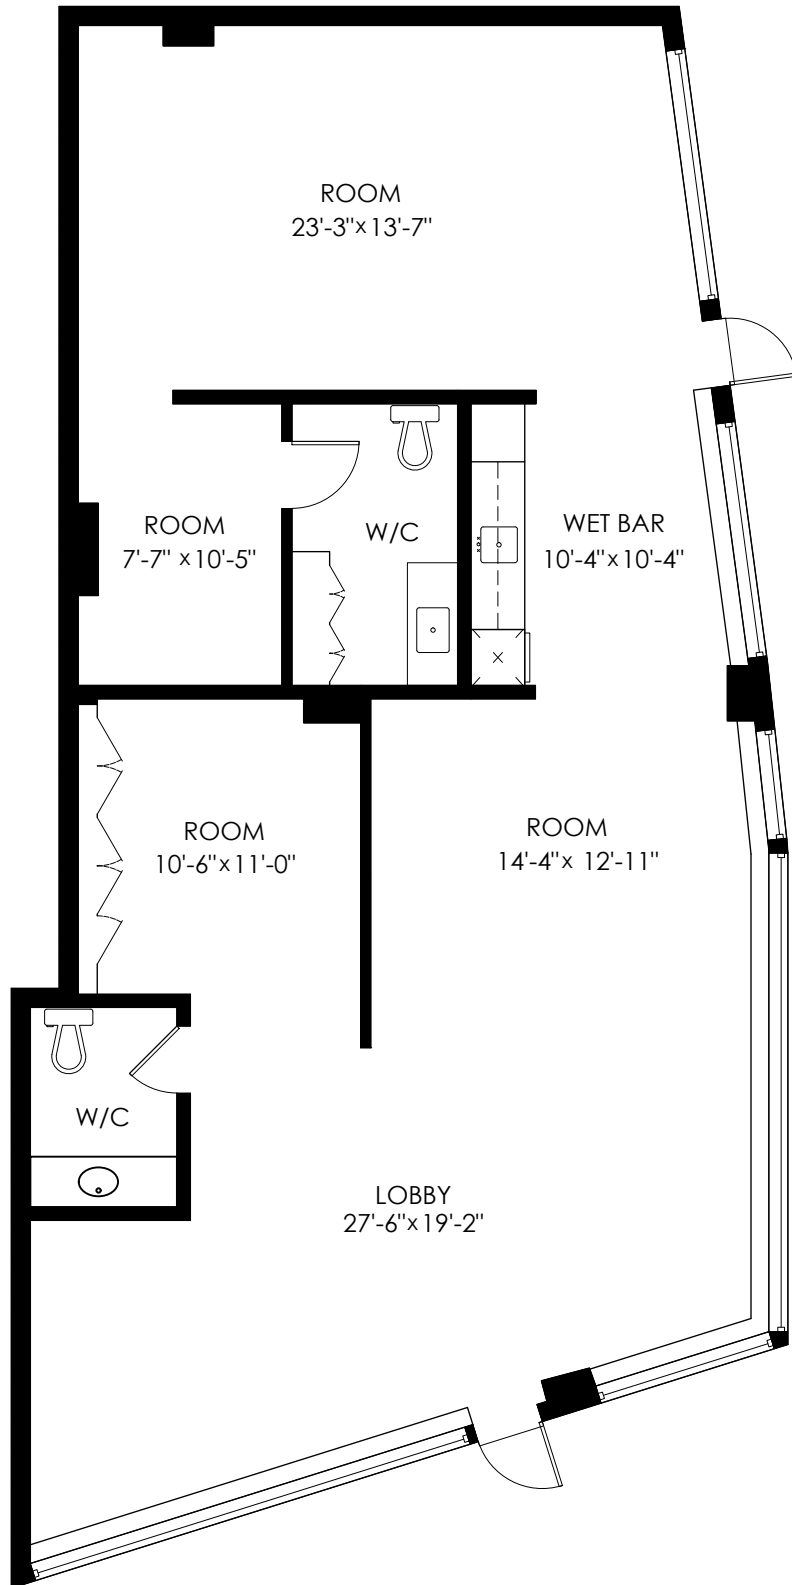

# 103-12069 Harris Rd, Pitt Meadows

Floor Area: 1,445 sq.ft.

Ceiling Height: 8'-9"

cotala

E&O Insured. Total square foot calculated to gross unit area. SQFT based on interior measurements to exterior walls, not taken from original blueprints, may include unfinished area. This is for marketing purposes only and is not intended for architectural/construction use. All details, sizes & placements should be considered approximate within +/- 2% tolerance.